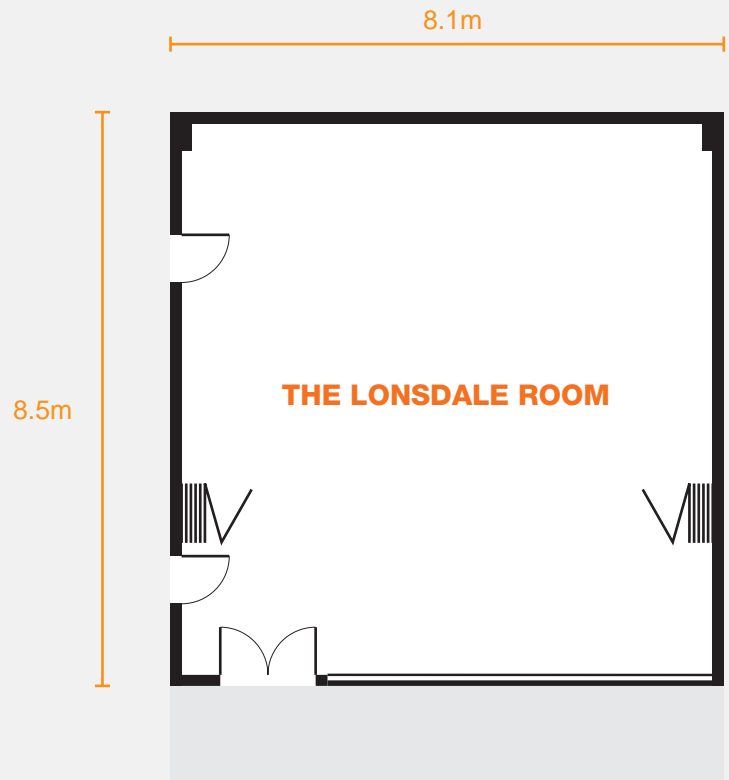

## Little Bourke

11-17 Cohen Place, Melbourne VIC 3000

**PUNT HILL** Little Bourke offers the perfect choice for your next corporate meeting or private gathering. Centrally located in Melbourne's CBD our modern facilities, dedicated staff & relaxed atmosphere will ensure that your function is a success.

### Conference facilities information

LOCATION	ROOM NAME	AREA M <sup>2</sup>	BANQUET	BOARD	COCKTAIL	CLASS ROOM	THEATRE	U SHAPE
Little Bourke	The Lonsdale Room	44	20	22	60	25	50	22

For conference bookings and enquires call 1300 731 299